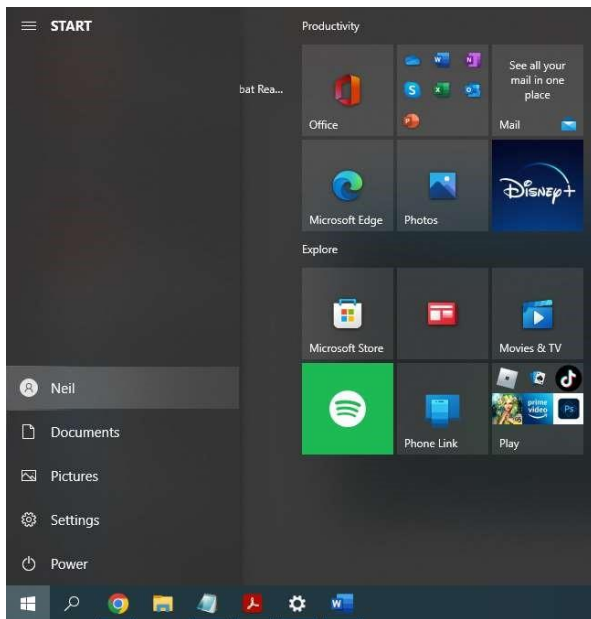

Switching user in Windows

1. Click the Start icon and click your user picture and/or name.

2. Select the user to switch to.